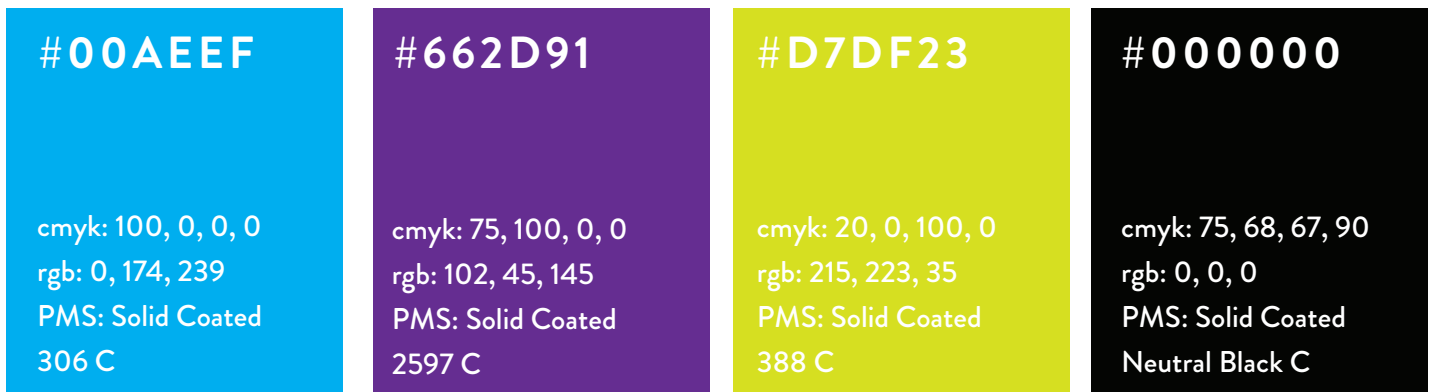

DEMENTIA ALLIANCE

of North Carolina

BRAND STANDARDS

Logo

Color Palette

web: #00aeef

Web: #662d91

Web: #C5d907